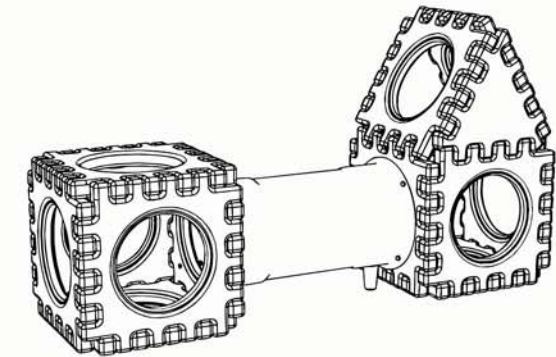

1 Assemble Square Panels

Attach front & back Square Panels (A) to bottom Square Panel (A).

Attach 2 side Square Panels (A) to bottom Square Panel (A) and front & back Square Panels (A).

Attach top Square Panels (A) to 4 side Square Panels (A) on a single cube only.

2 Attach Triangle Panels

Attach Triangle Panels (B) to Front & Back Square Panels (A).

Attach 2 more Square Panels (A) to side Square Panels (A) and Triangle Panels (B) to form roof.

3 Attach Tunnel to Square Panels

Place one assembled Cube next to one Cube with roof. Place Tunnel (C) between them to measure distance.

Fasten one end of Tunnel (C) to Square Panel (A) inside of Cube, using 4 Round Head Screws (D). Hold heads of Round Head Screws (D) and tighten Hex Nuts (E) using Hex Wrench (F) provided.

Repeat with other end of Tunnel (C) to Square to Cube with Roof.

For the ELR-0815, Square a 2nd Tunnel (C) and Cube with Roof as shown below.

ELR-0814, 16 pc. Cube Play

ELR-0815, 23 pc. Tunnel Cube Play

Early Childhood RESOURCES