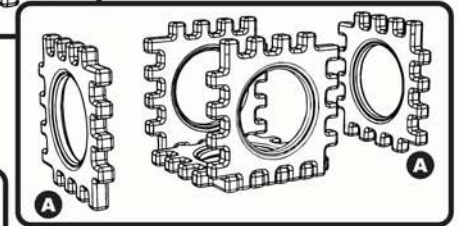

Attach 2 side Square Panels (A) to bottom Square Panel (A) and front & back Square Panels (A).