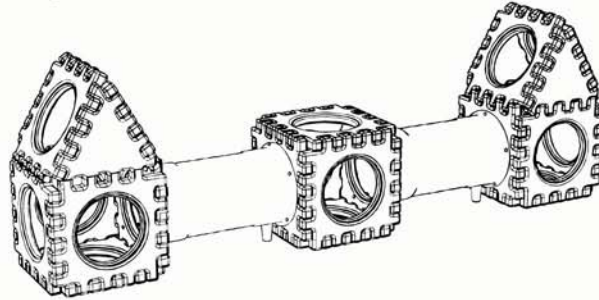

Cube Play Sets-Assembly Guide

Model #ELR-0814, 16 pc. Cube Play
Model #ELR-0815, 23 pc. Tunnel Cube Play

BEFORE ASSEMBLING,
MAKE SURE THERE
ARE NO
MISSING PARTS.

PARTS LISTS

ELR-0814, 16 pc. Cube Play

- A**  GP2-2705 SQUARE PANEL (13)
- B**  GP2-2708 TRIANGLE PANEL (2)
- C**  GP2-2704 TUNNEL (1)
- D**  ROUND HEAD SCREWS (8)
- E**  HEX NUTS (8)
- F**  HEX WRENCH (1)

ELR-0815, 23 pc. Tunnel Cube Play

- A**  GP2-2705 SQUARE PANEL (18)
- B**  GP2-2708 TRIANGLE PANEL (2)
- C**  GP2-2704 TUNNEL (2)
- D**  ROUND HEAD SCREWS (16)
- E**  HEX NUTS (16)
- F**  HEX WRENCH (1)

ELR-0814, 16 pc. Cube Play
*shown assembled

ELR-0815, 23 pc.
Tunnel Cube Play
*shown assembled

! WARNING:

- Adult Assembly Required.
- Maximum Weight Capacity: 130 LB (60 KG)
- Recommended Age: 3 - 6 Years
- Recommended Height: 30"+
- Never leave children unattended.