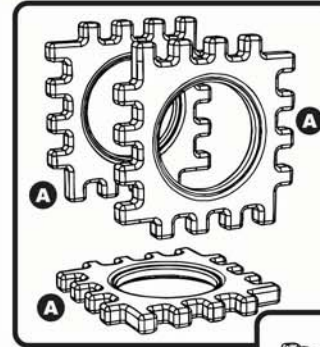

1 Assemble Square Panels

Attach front & back Square Panels (A) to bottom Square Panel (A).