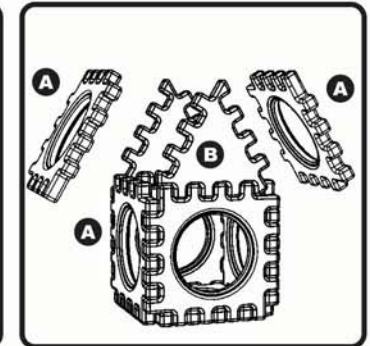

Attach 2 more Square Panels (A) to side Square Panels (A) and Triangle Panels (B) to form roof.