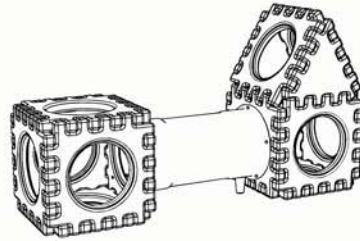

Cube Play Sets-Assembly Guide

Model #ELR-0814, 16 pc. Cube Play
Model #ELR-0815, 23 pc. Tunnel Cube Play

BEFORE ASSEMBLING,
MAKE SURE THERE
ARE NO
MISSING PARTS.

PARTS LISTS

ELR-0814, 16 pc. Cube Play

- A**  GP2-2705 SQUARE PANEL (13)
- B**  GP2-2708 TRIANGLE PANEL (2)
- C**  GP2-2704 TUNNEL (1)
- D**  ROUND HEAD SCREWS (8)
- E**  HEX NUTS (8)
- F**  HEX WRENCH (1)

ELR-0815, 23 pc. Tunnel Cube Play

- A**  GP2-2705 SQUARE PANEL (18)
- B**  GP2-2708 TRIANGLE PANEL (2)
- C**  GP2-2704 TUNNEL (2)
- D**  ROUND HEAD SCREWS (16)
- E**  HEX NUTS (16)
- F**  HEX WRENCH (1)

ELR-0814, 16 pc. Cube Play
*shown assembled

ELR-0815, 23 pc.
Tunnel Cube Play
*shown assembled

! WARNING:

- Adult Assembly Required.
- Maximum Weight Capacity: 130 LB (60 KG)
- Recommended Age: 3 - 6 Years
- Recommended Height: 30"+
- Never leave children unattended.