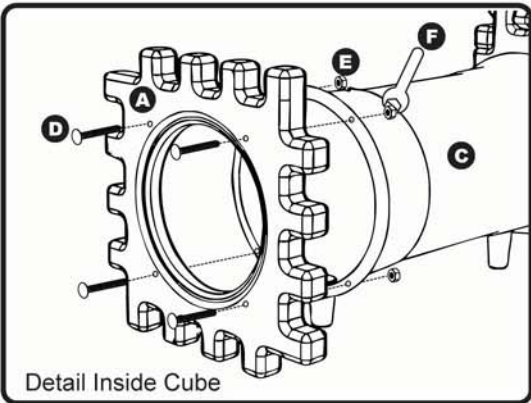

ELR-0814, 16 pc. Cube Play