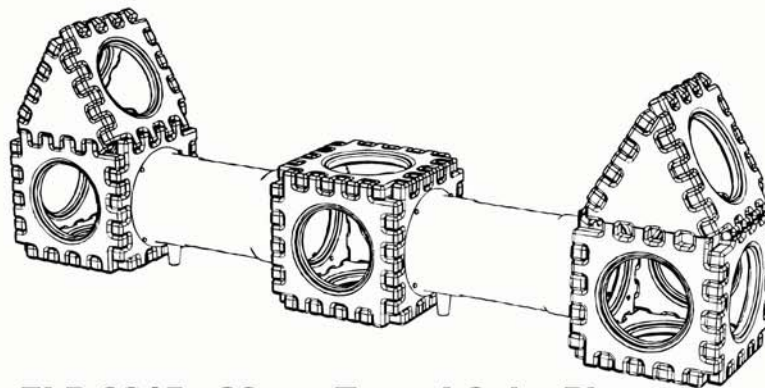

2 Attach Triangle Panels

Attach Triangle Panels (B) to Front & Back Square Panels (A).

Attach 2 more Square Panels (A) to side Square Panels (A) and Triangle Panels (B) to form roof.

3 Attach Tunnel to Square Panels

Place one assembled Cube next to one Cube with roof. Place Tunnel (C) between them to measure distance.

Fasten one end of Tunnel (C) to Square Panel (A) inside of Cube, using 4 Round Head Screws (D). Hold heads of Round Head Screws (D) and tighten Hex Nuts (E) using Hex Wrench (F) provided.

Repeat with other end of Tunnel (C) to Square to Cube with Roof.

For the ELR-0815, Square a 2nd Tunnel (C) and Cube with Roof as shown below.

ELR-0814, 16 pc. Cube Play

ELR-0815, 23 pc. Tunnel Cube Play

Early Childhood RESOURCES